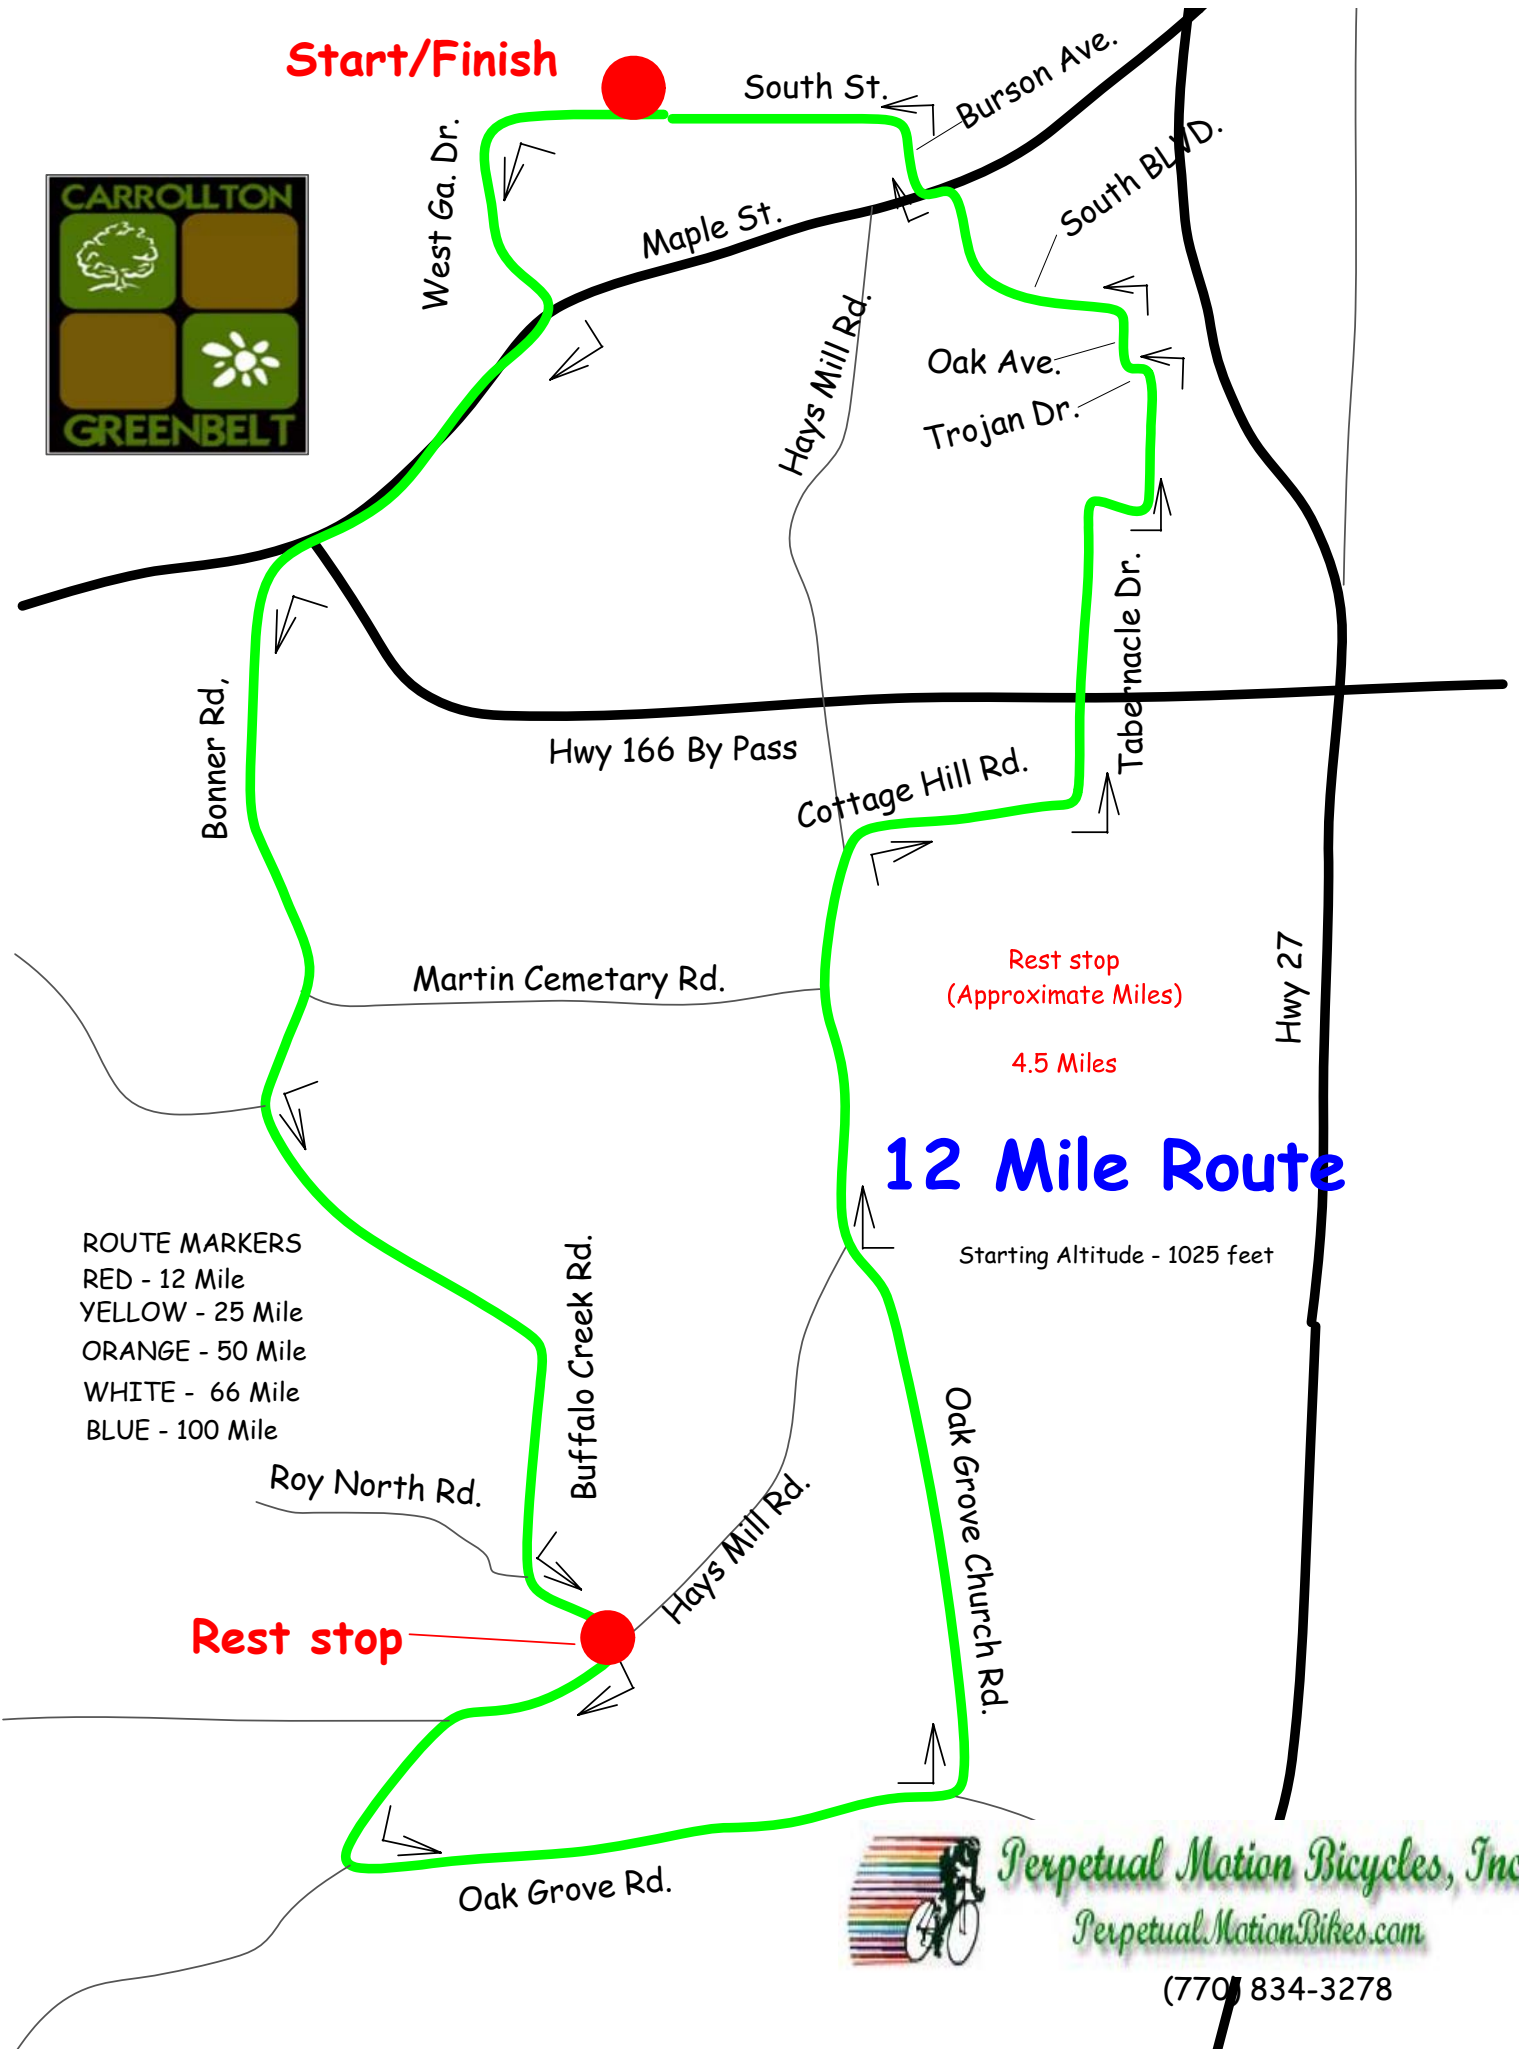

Start/Finish

Rest stop
(Approximate Miles)
4.5 Miles

12 Mile Route

Starting Altitude - 1025 feet

- ROUTE MARKERS
- RED - 12 Mile
 - YELLOW - 25 Mile
 - ORANGE - 50 Mile
 - WHITE - 66 Mile
 - BLUE - 100 Mile

Rest stop

Perpetual Motion Bicycles, Inc.
PerpetualMotionBikes.com

(770) 834-3278